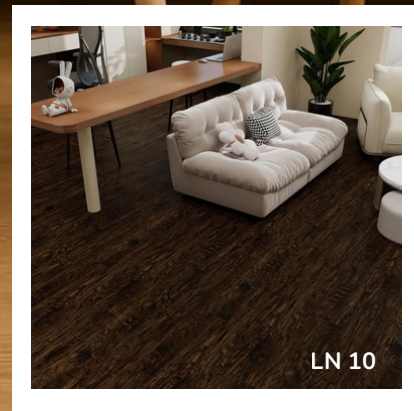

Luxinova

LUXURY BENEATH EVERY STEP

By **TIMBERLAND**
parkettboden

LUXINOVA

Unfolding grandeur in every plank,
Wider , Grander, Luxurious

L V P
LUXURY VINYL PLANK

www.timber-land.in