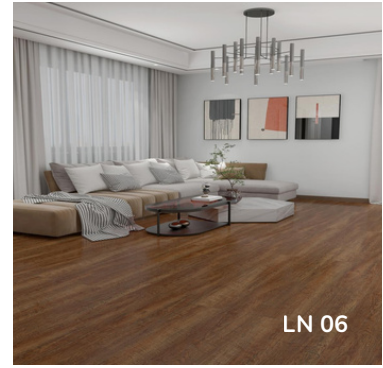

Luxinova

LUXURY BENEATH EVERY STEP

By **TIMBERLAND**
parkettboden

LUXINOVA

Unfolding grandeur in every plank,
Wider , Grander, Luxurious

L V P
LUXURY VINYL PLANK

www.timber-land.in