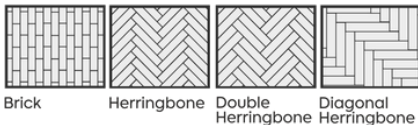

SPECIFICATION

APPEARANCE	AMERICAN WALNUT
CORE	Teak
FINISH	Smooth
SIZE	L900mm X W122mm X T 18mm
LOCK	Click Unilin
FINISH	Pre-Finished
1BOX	1.756 sqm=18.91 sqft=16 planks

Installation Pattern

BURMA TEAK

SPECIFICATION

- APPEARANCE **BURMA TEAK**
- CORE Teak
- FINISH Smooth
- SIZE L900mm X W122mm X T 18mm
- LOCK Click Unilin
- FINISH Pre-Finished
- 1BOX 1.756 sqm=18.91 sqft=16 planks

BURMA TEAK

Installation Pattern

MAHOGANY

SPECIFICATION

- APPEARANCE **MAHOGANY**
- CORE Taun
- FINISH Smooth
- SIZE L900mm X W122mm X T 18mm
- LOCK Click Unilin
- FINISH Pre-Finished
- 1BOX 1.756 sqm=18.91 sqft=16 planks

MAHOGANY

Installation Pattern