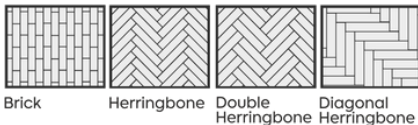

AURELIAN

by **TIMBERLAND**

SOLID WOOD FLOORING

CLICK LOCK

The warmth of solid wood, Aurelian click-lock floors-crafted for effortless luxury

TIMBERLAND
parkettboden

www.timber-land.in

AMERICAN WALNUT

SPECIFICATION

APPEARANCE	AMERICAN WALNUT
CORE	Teak
FINISH	Smooth
SIZE	L900mm X W122mm X T 18mm
LOCK	Click Unilin
FINISH	Pre-Finished
1BOX	1.756 sqm=18.91 sqft=16 planks

Installation Pattern

BURMA TEAK

SPECIFICATION

- APPEARANCE **BURMA TEAK**
- CORE Teak
- FINISH Smooth
- SIZE L900mm X W122mm X T 18mm
- LOCK Click Unilin
- FINISH Pre-Finished
- 1BOX 1.756 sqm=18.91 sqft=16 planks

BURMA TEAK

Installation Pattern

MAHOGANY